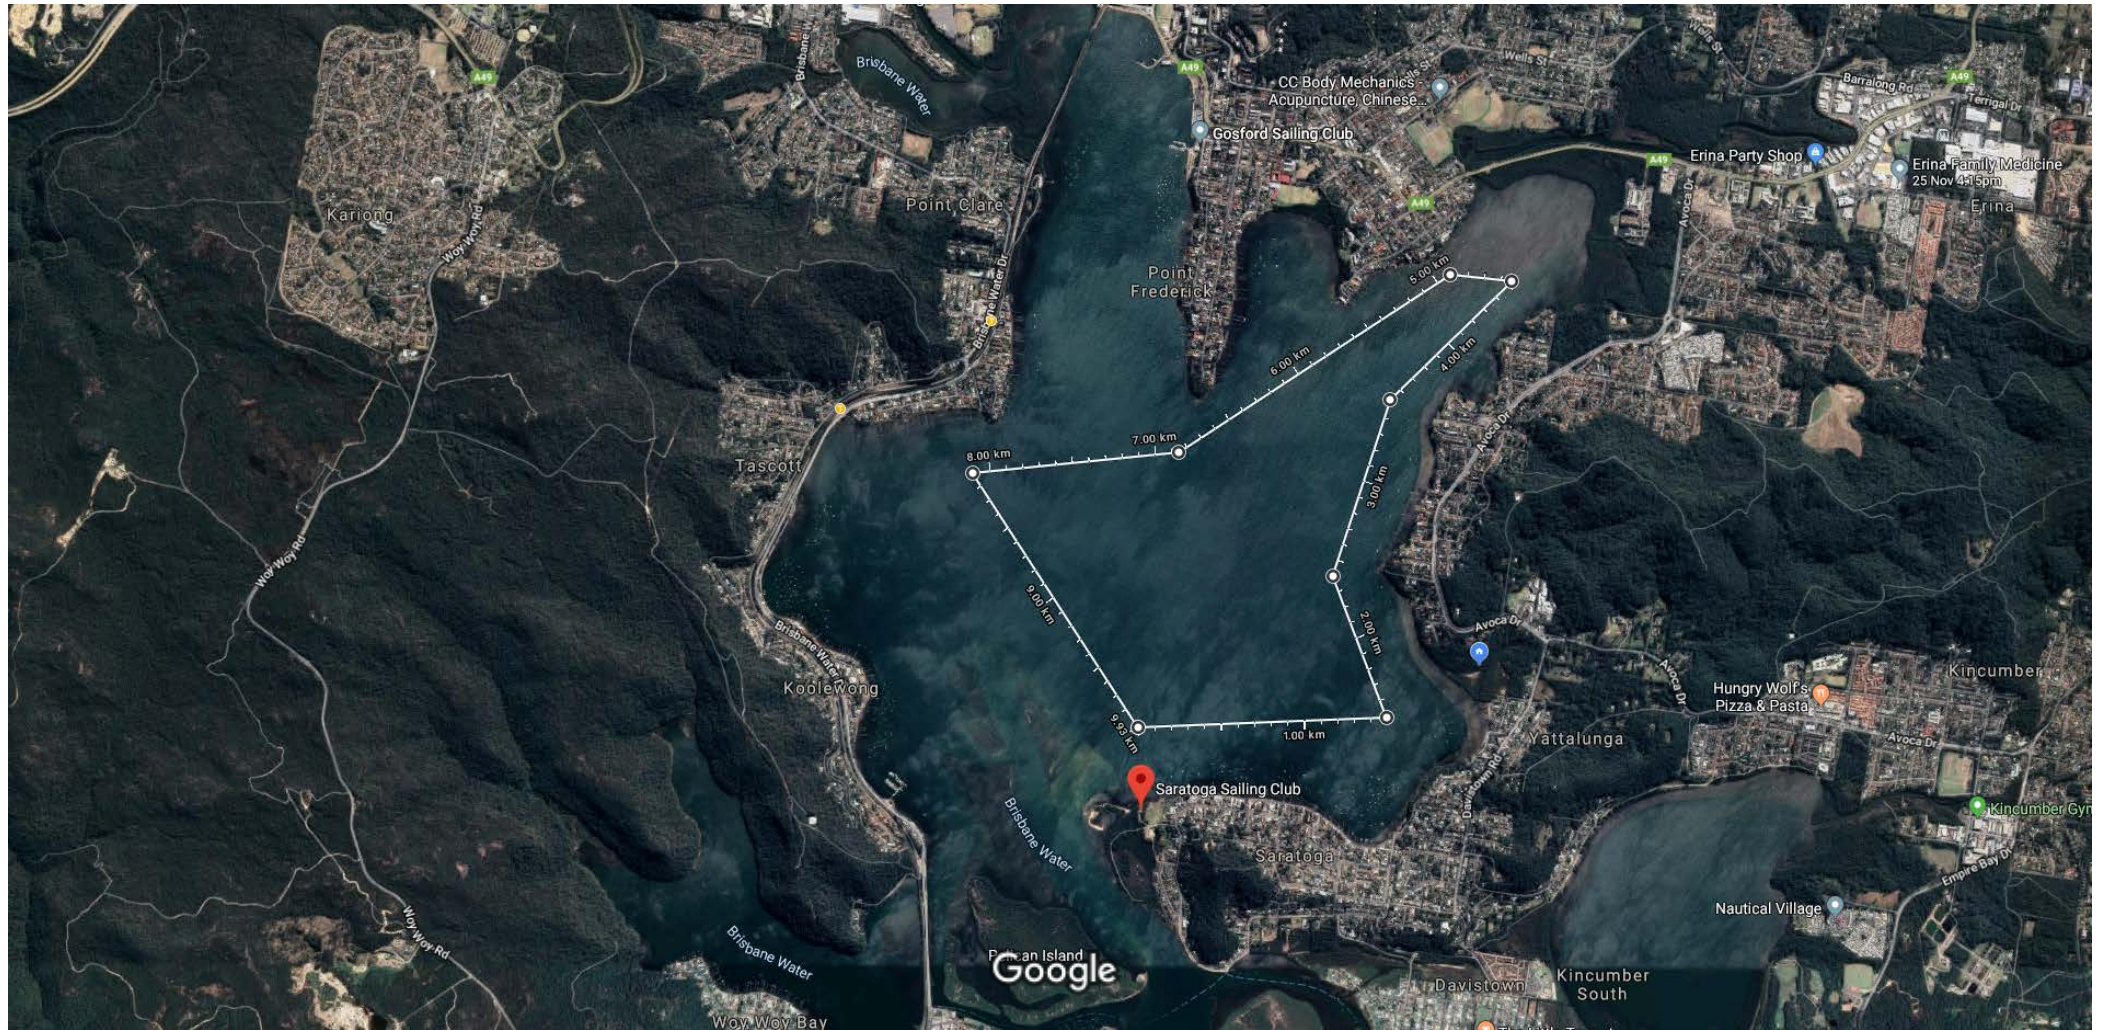

Google Maps Saratoga Sailing Club

Imagery ©2019 CNES / Airbus, Imagery ©2019 CNES / Airbus, Landsat / Copernicus, Maxar Technologies, Sinclair Knight Merz, Map data ©2019 500 m

Measure distance
Total area: 3.69 km² (1.43 mi²)
Total distance: 9.93 km (6.17 mi)